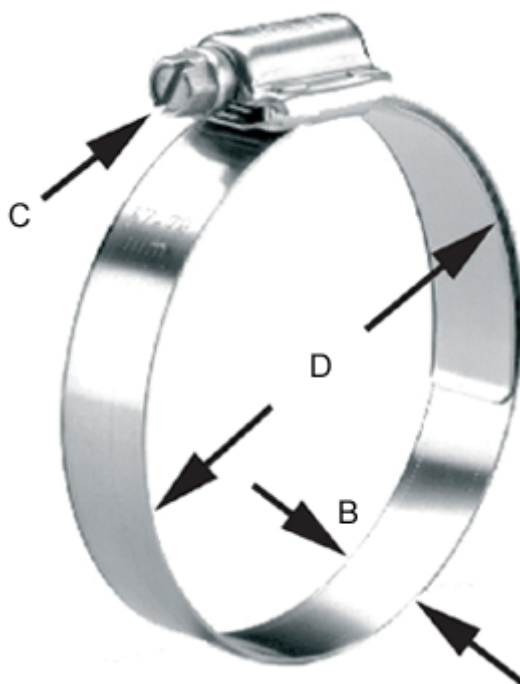

Article number: 021566804170

Description: Norma worm drive hose clamp
HD 159-181/16 C8 W4

Measures

C (screw type) = C8 hexagon slotted screw sw 8

Diameter D = 159-181

Width B = 16